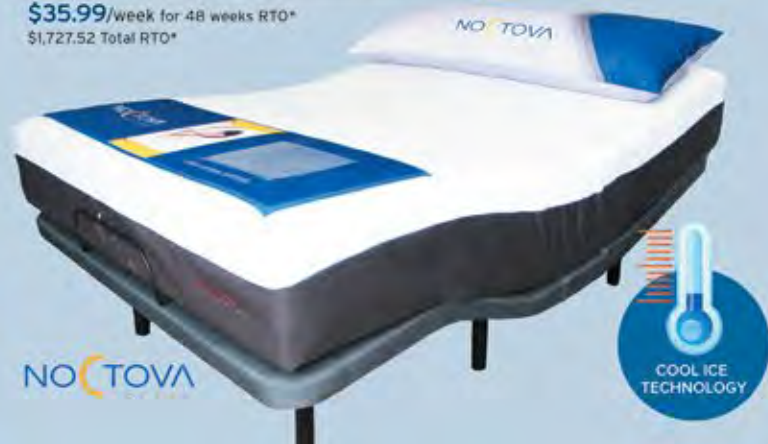

Living Room Sets
 Choose from a variety of styles and colors.
 Starting At **\$111.96/month** for 12 months RTO* • \$1,343.52 Total RTO* • \$1,099.99 Cash Price

furniture

Ashley Dolante Queen Upholstered Bed
 Give your sleep space a sense of serenity. Includes a nightstand, Synergy mattress and foundation.
 \$103.96/month for 12 months RTO* • \$1,247.52 Total RTO* • \$999.99 Cash Price

Noctova Cool Ice Memory Foam Mattress & Power Base
 Customize your sleeping experience with a 5-position power base.
 \$35.99/week for 48 weeks RTO* • \$1,727.52 Total RTO*

Frigidaire 18 Cu. Ft. Top Freezer Refrigerator
 Increase your storage space to buy groceries in bulk. Also available in black.
 \$17.99/week for 96 weeks RTO* • \$1,727.04 Total RTO*